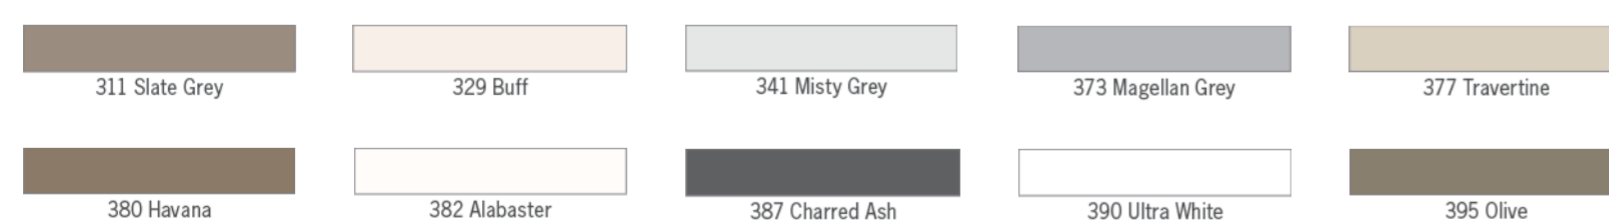

Location

- Internal or external
- Walls or floors
- Suitable for continuous immersion

Drying Time

- Pot life: 2.5 hours
- Initial set: 5 hours
- Full cure: 7 days

Tile Types

- Ceramic
- Porcelain
- Terrazzo
- Slate
- Quarry tiles
- Moisture insensitive natural stone
- Glass