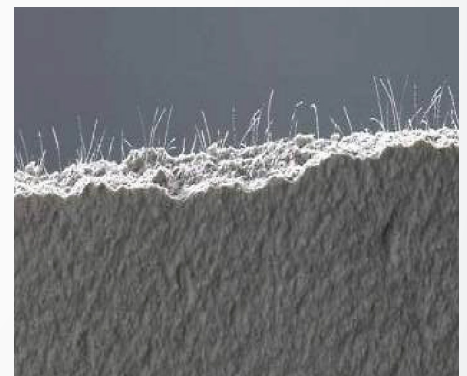

ARDEX X78

Microtec Flexible Floor Tile Adhesive

ARDEX X 78 is a high performance, fibre reinforced, polymer modified floor tile adhesive, formulated with Microtec Technology to give exceptional properties of adhesion. It has double extended open time and non lipping capabilities, making it the only choice for heavy, large format floor tiles.

11314

ARDEX X78 QUICK FACTS

- Is ideal for large format tiles, plus a range of tile types including fully fixing a range of tile types including fully vitrified, porcelain, natural stone and terrazzo
- Water and frost resistant - ideal for wet areas