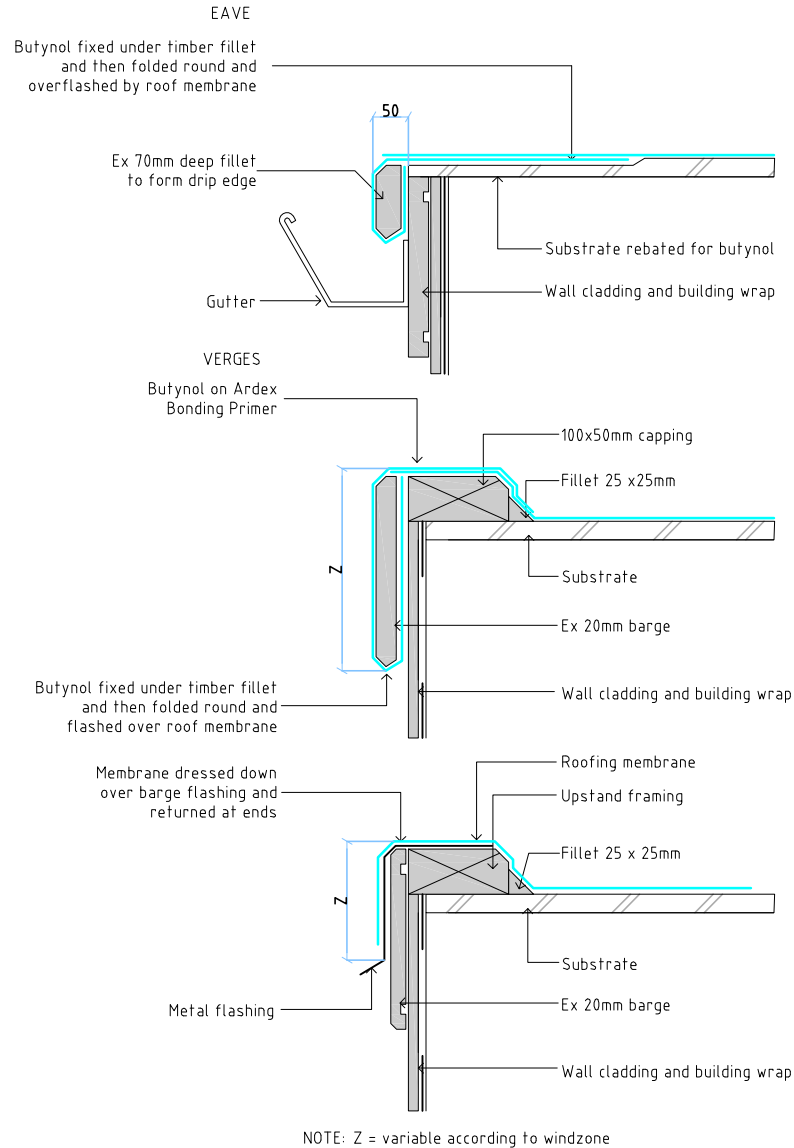

NOTES

The technical details, recommendations & other information contained in this drawing is given in good faith & represents the best of our knowledge and experience at the time of design. It is your responsibility to ensure that our products are used used correctly in accordance with any applicable Australian Standard, our instructions & recommendations are only for the uses they are intended. We also reserve the right to update information without prior notice to reflect our ongoing research and development program. Country specific recommendations, depending on local standards, codes of practice, building regulations and industry guidelines may effect specific installation recommendations. The supply of our products and services are also subject to certain terms, warranties & exclusions which are available to you on request.

FILE NAME	ButynolEaveVerges	ARDEX AUSTRALIA www.ardexaustralia.com
DRAWN	31/03/2015 by MZ	
CHECKED	08/04/2015 by TSD	SCALE A4
SIZE	A4	DRAWING CODE BEV