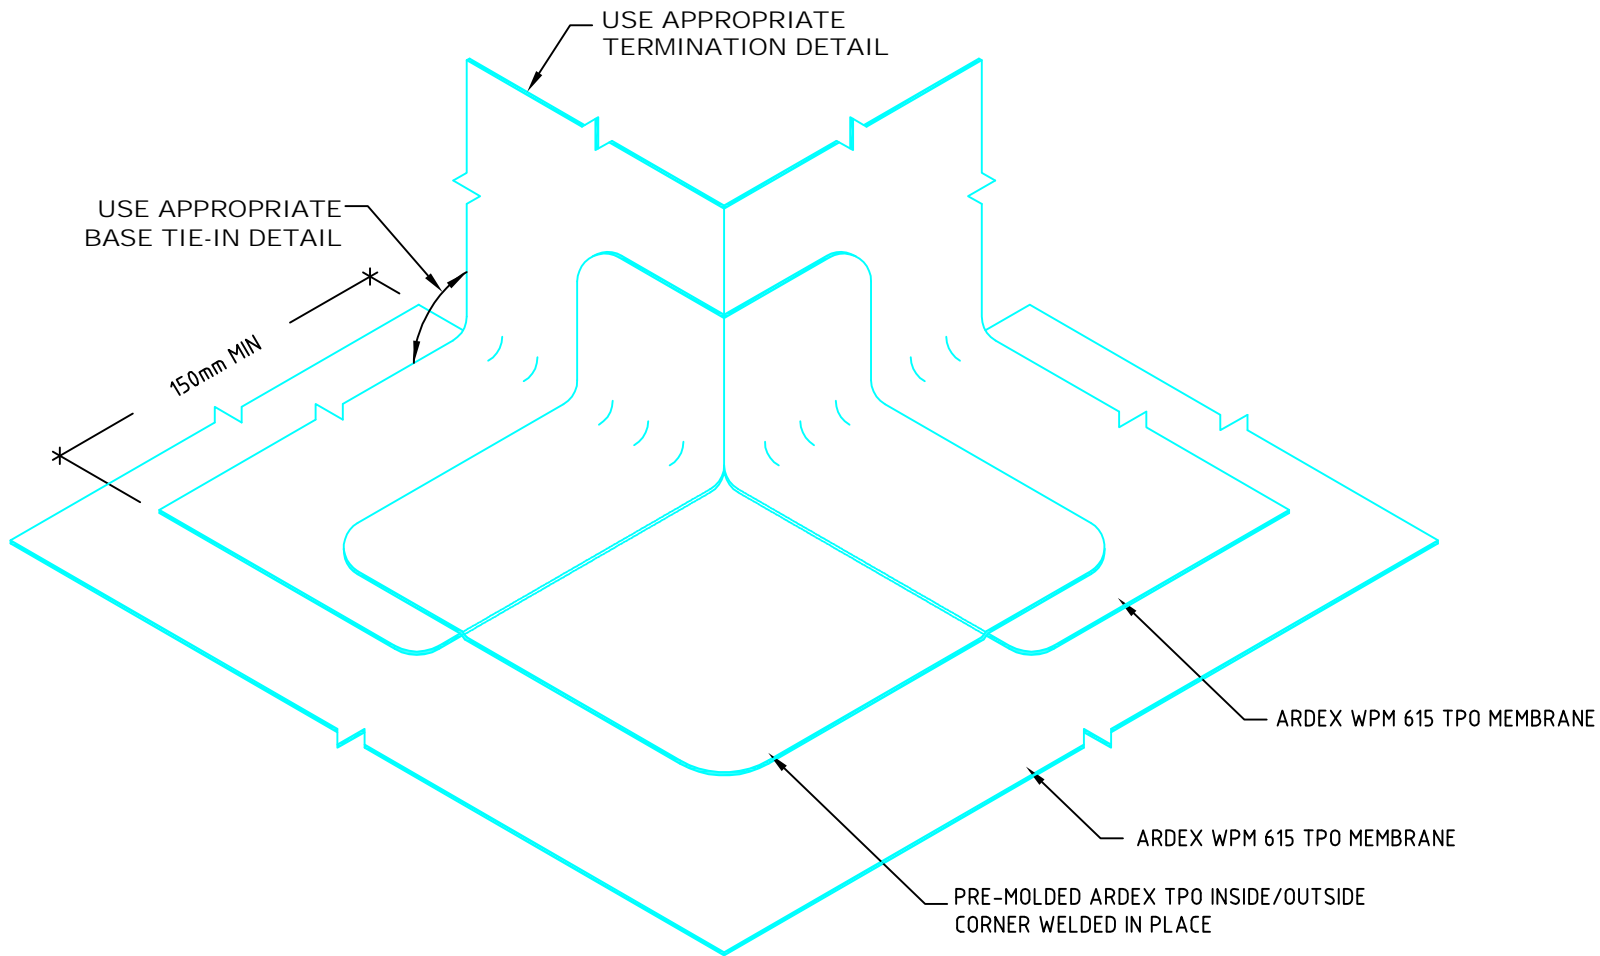

NOTES

ARDEX AUSTRALIA
www.ardexaustralia.com

The technical details, recommendations & other information contained in this drawing is given in good faith & represents the best of our knowledge and experience at the time of design. It is your responsibility to ensure that our products are used used correctly in accordance with any applicable Australian Standard, our instructions & recommendations are only for the uses they are intended. We also reserve the right to update information without prior notice to reflect our ongoing research and development program. Country specific recommendations, depending on local standards, codes of practice, building regulations and industry guidelines may effect specific installation recommendations.

FILE NAME	WPM615TPOOutsideCorner
DRAWN	10/04/2015 by MZ
CHECKED	
SIZE	A4

SCALE	NTS
DRAWING	TPOOC