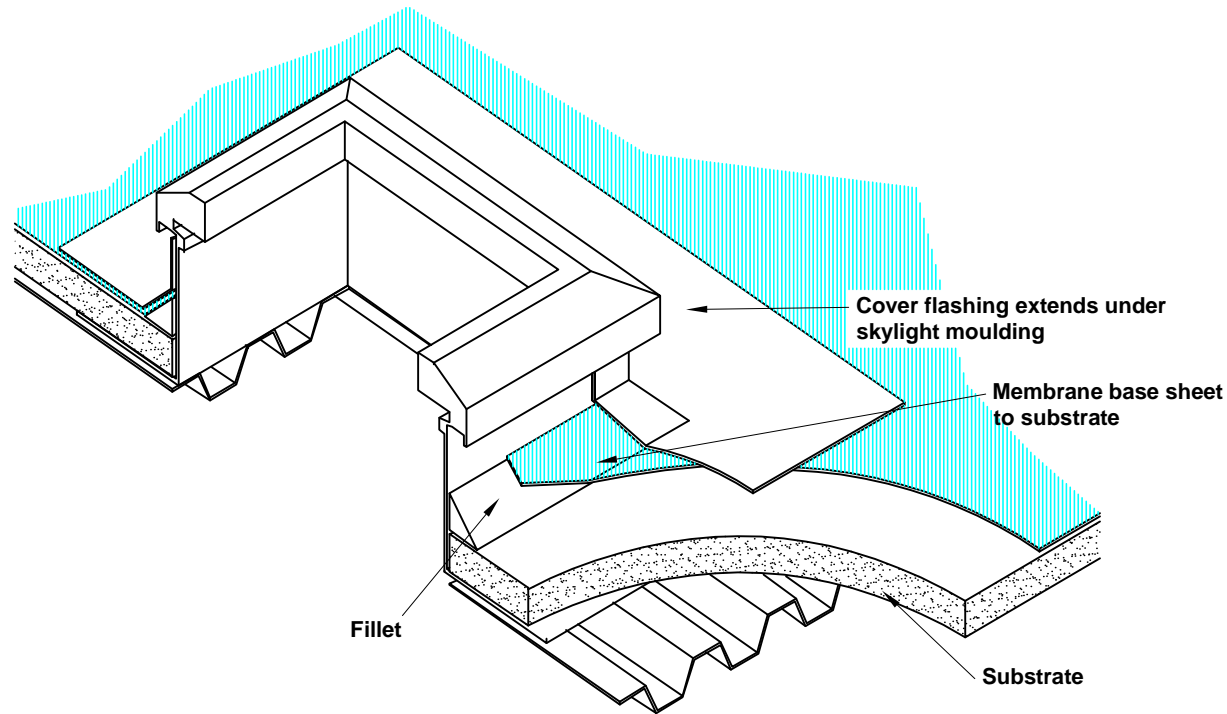

NOTES

The technical details, recommendations & other information contained in this drawing is given in good faith & represents the best of our knowledge and experience at the time of design. It is your responsibility to ensure that our products are used used correctly in accordance with any applicable Australian Standard, our instructions & recommendations are only for the uses they are intended. We also reserve the right to update information without prior notice to reflect our ongoing research and development program.

Country specific recommendations, depending on local standards, codes of practice, building regulations and industry guidelines may effect specific installations.

The supply of our products and services are also subject to certain terms, warranties & exclusions which are available to you on request.

FILE NAME
SkylightFlashing

DRAWN
14/1/2016 by MZ

CHECKED

SIZE
A4

ARDEX AUSTRALIA

www.ardexaustralia.com

SCALE
NTS

DRAWING
CODE SF